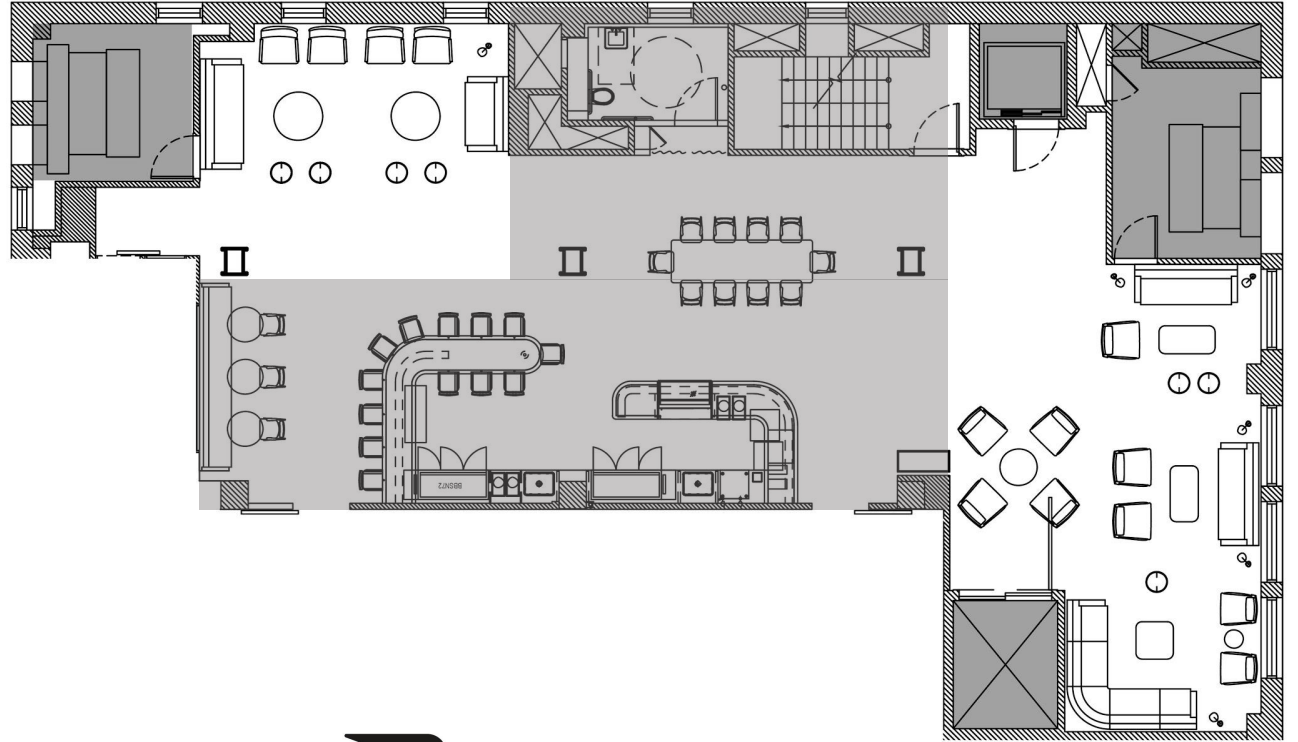

The Bar

AREA 1,250 SF

CAPACITY 75 Standing
20 Seated

BLENDERWORKSPACE