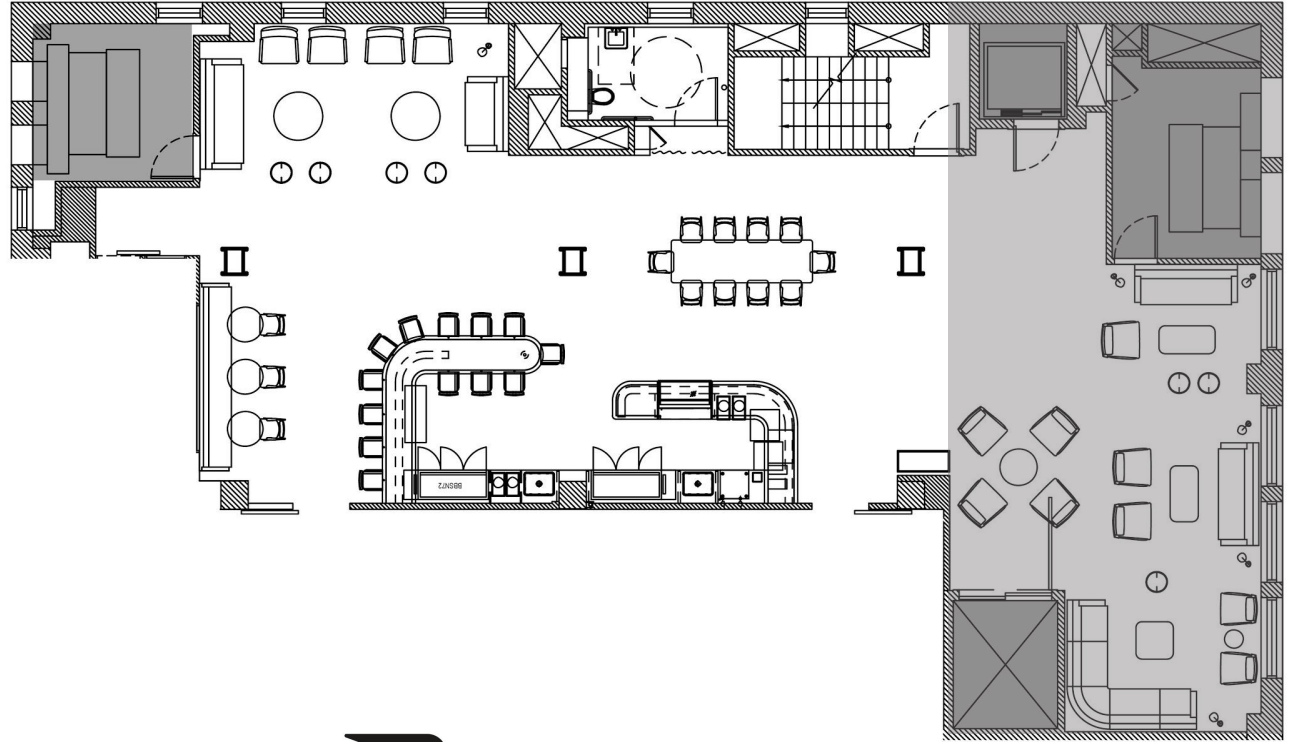

# The Lounge

AREA 800 SF

CAPACITY 75 Standing  
50 Seated

BLENDERWORKSPACE