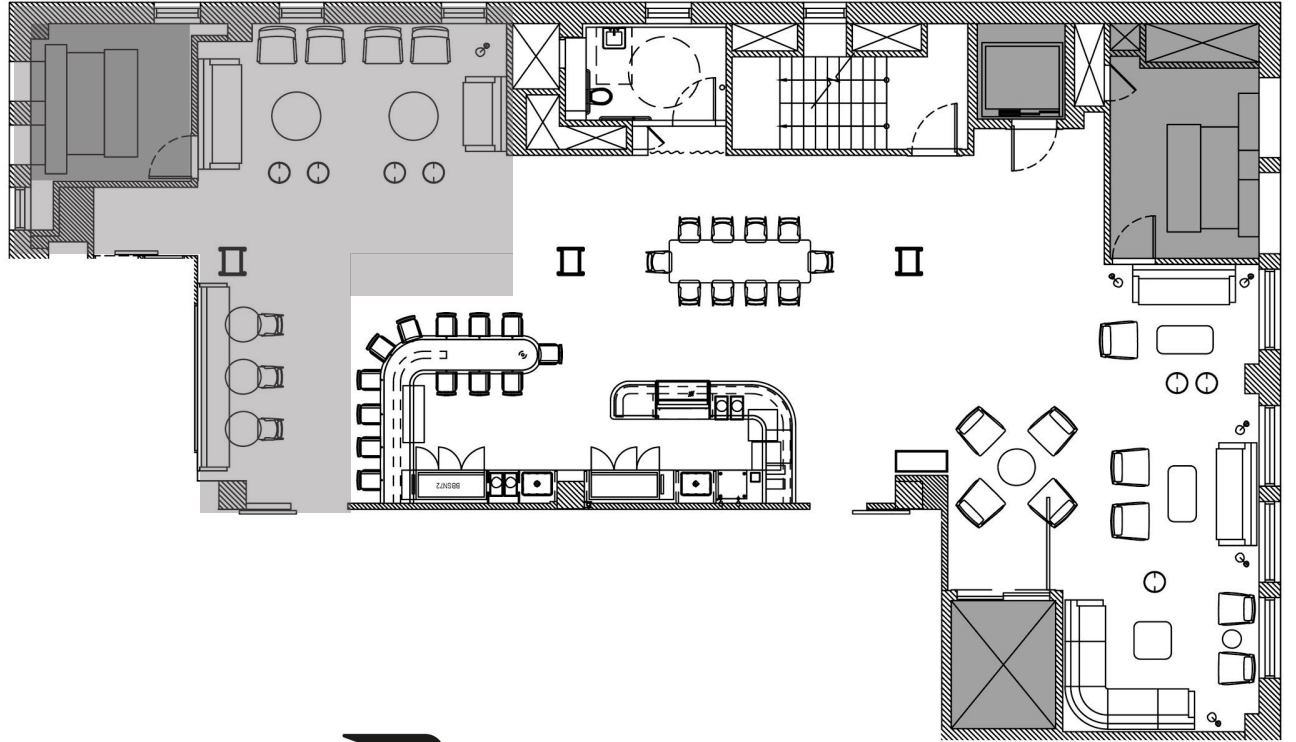

The Study

AREA 500 SF

CAPACITY 75 Standing
50 Seated

BLENDERWORKSPACE