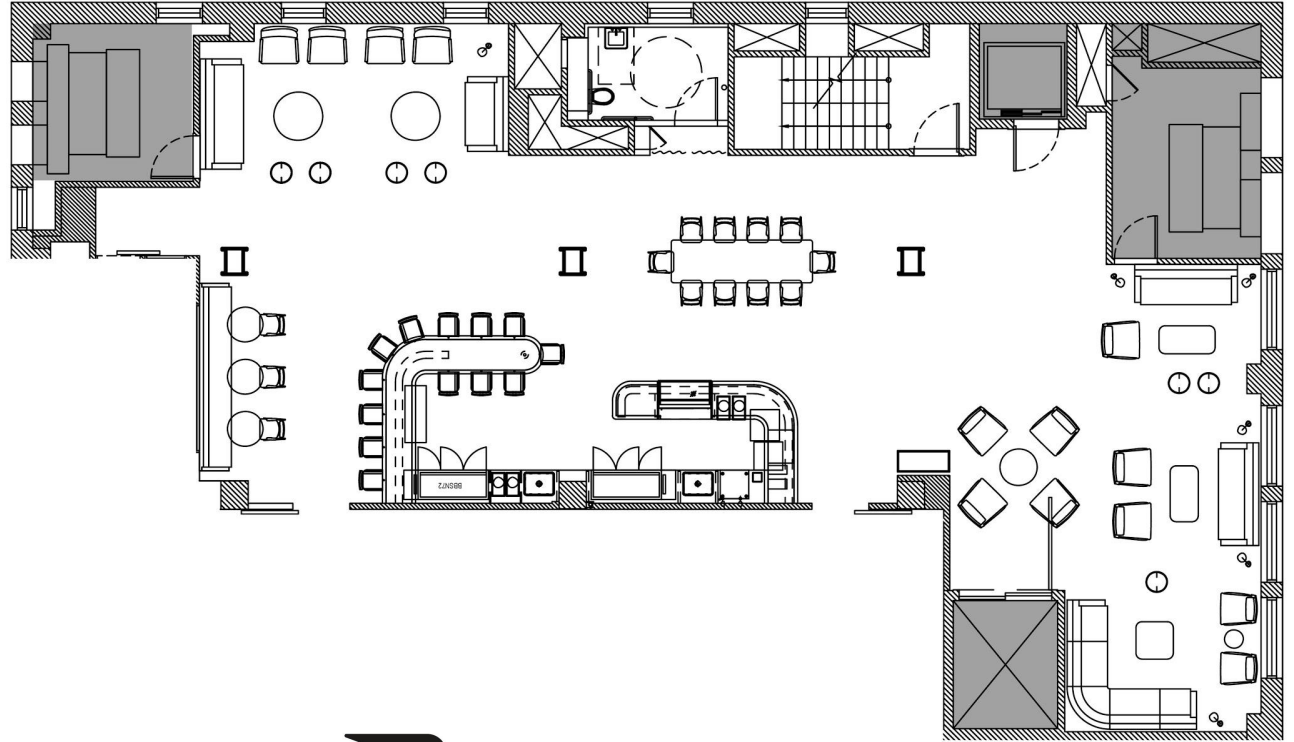

The Suite

AREA 3,000 SF

CAPACITY 150 Standing
100 Seated

BLENDERWORKSPACE