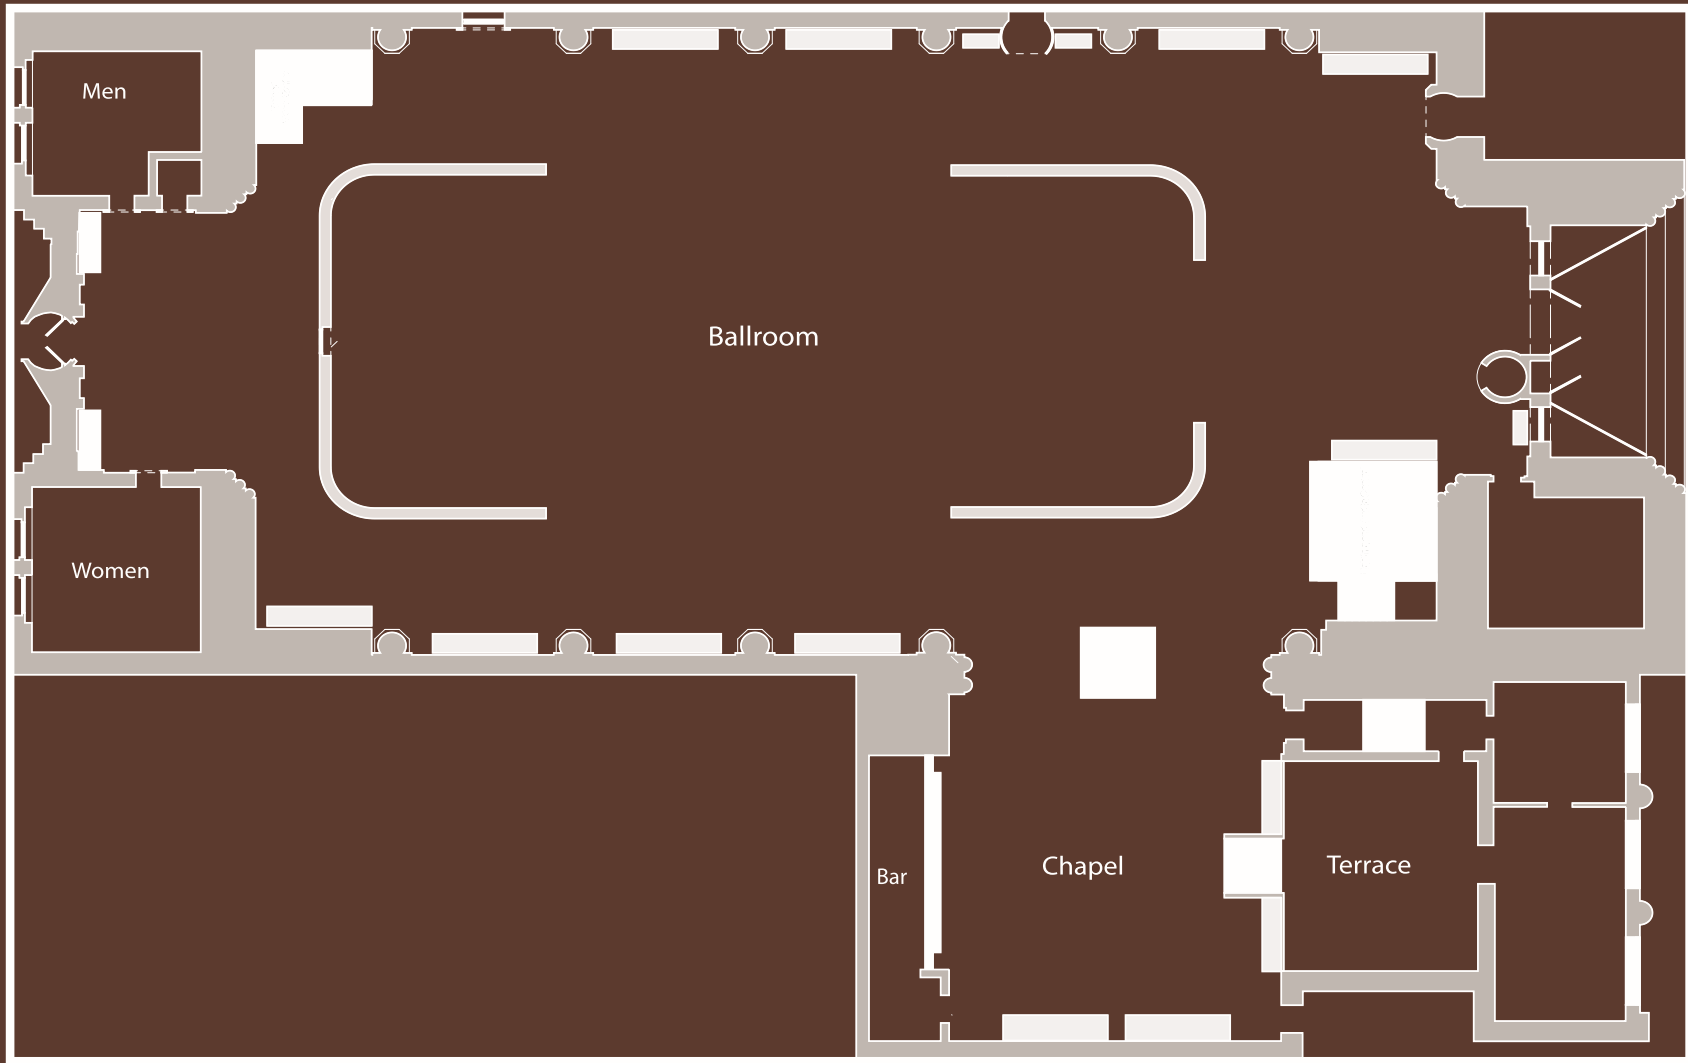

CIPRIANI 42ND STREET

110 42ND STREET. NEW YORK, NY 10017

CIPRIANI 42ND STREET

Room	Dimensions	Ceiling Height	Area (sf)	Reception	Banquet	Classroom	Theater
Grand Ballroom	80' x 160'	64'	12,000	1,800	850	400	1,000
Chapel	40 x 43'	30'	1,760	400	250	150	350
Terrace	23' x 26'	24'	600				